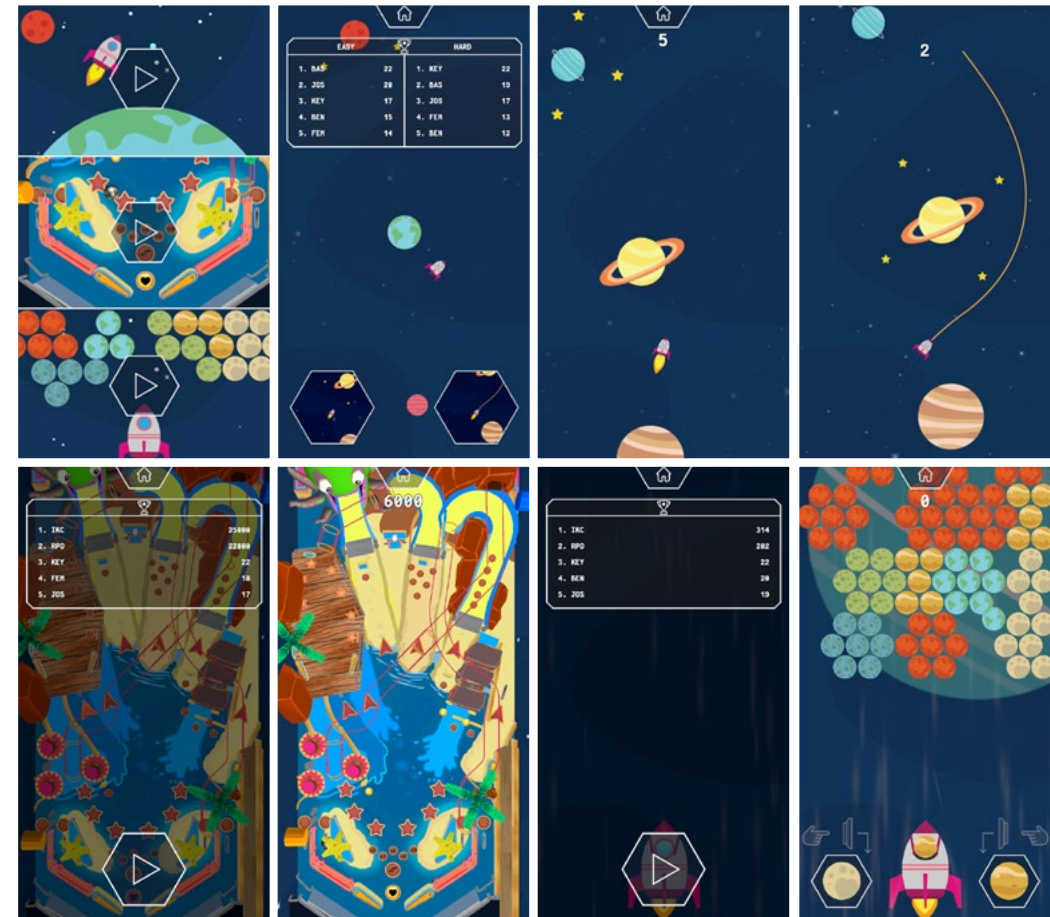

Suitable for the Delta 65 inch

专为65寸大屏游戏设计的游戏，可以容纳4个小朋友同时使用，预置8款游戏益智有趣，互动性极强。

Software Steering wheel

The Delta 21 Steering Wheel 8+ contains three built-in 3D games that are educational and challenging for kids from 8+ years old.

The games can be selected and played by turning the wheel, instead of using a touchscreen or buttons. This unique play system is a true eye-catcher for your business!

21寸德尔塔方向盘系列游戏内置3款立体模拟游戏，使用外置方向盘控制带来更逼真的模拟体验。

Kids 1
Age 8 - 12+ years
Games 3

Suitable for the
Delta 21 Steering Wheel 8+

Software Vertical

The galaxy-themed Delta 21 Vertical 8+ software is specially developed to suit its matching cabinet, which includes responsive LED lights that react to the games.

It contains 3 adventurous and educative games in space, including Bubble Shooter, Pinball and Orbits 101 space travels!

银河主题的21寸竖屏设备，配备可同步的LED灯组。预置3款益智游戏。

Kids 1
Age 8 - 12+ years
Games 1

Suitable for the
Delta 21 Vertical 8+