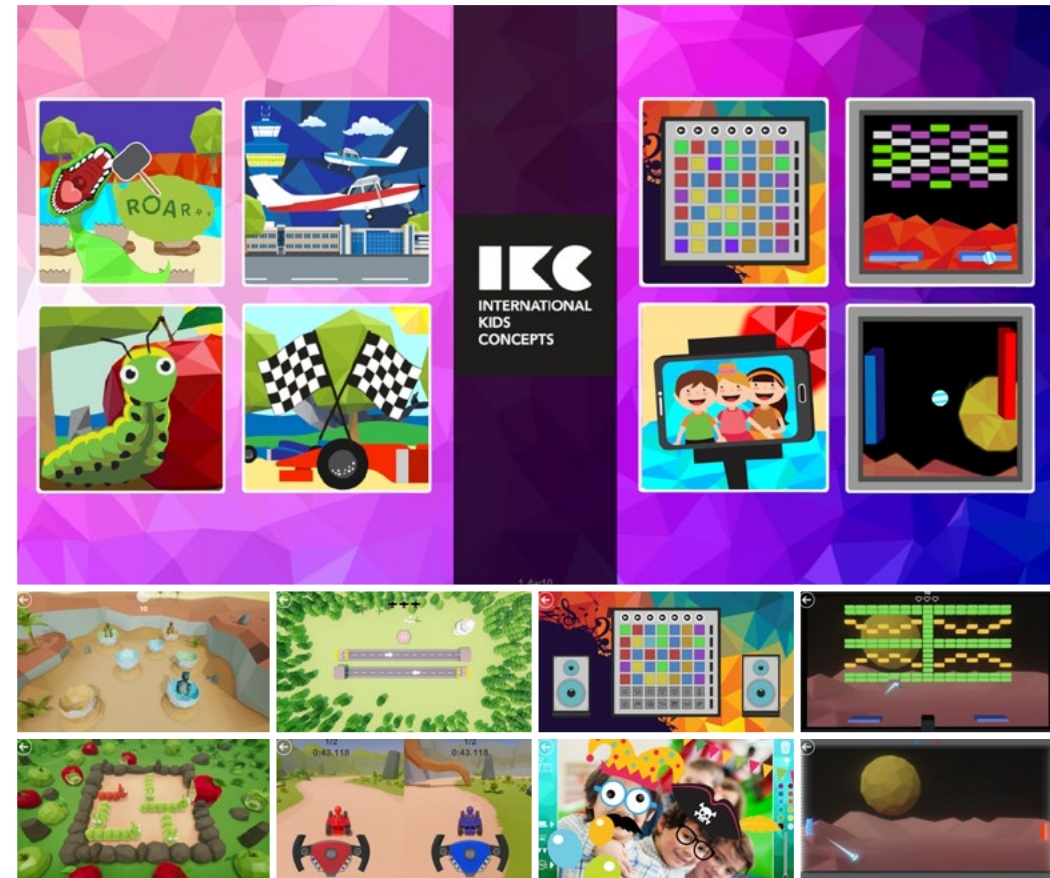

This software, specially designed for the large Delta 65 inch system, creates an amazing play experience for up to 4 players at the same time!

Kids 1 - 4
Age 6 - 12+ years
Games 8

It contains 8 educational games, such as searching moles, guiding the caterpillar toward the apple, and keeping the car on track. The games are suitable for children from 8 to 12+ years old.

Suitable for the Delta 65 inch

专为65寸大屏游戏设计的游戏，可以容纳4个小朋友同时使用，预置8款游戏益智有趣，互动性极强。