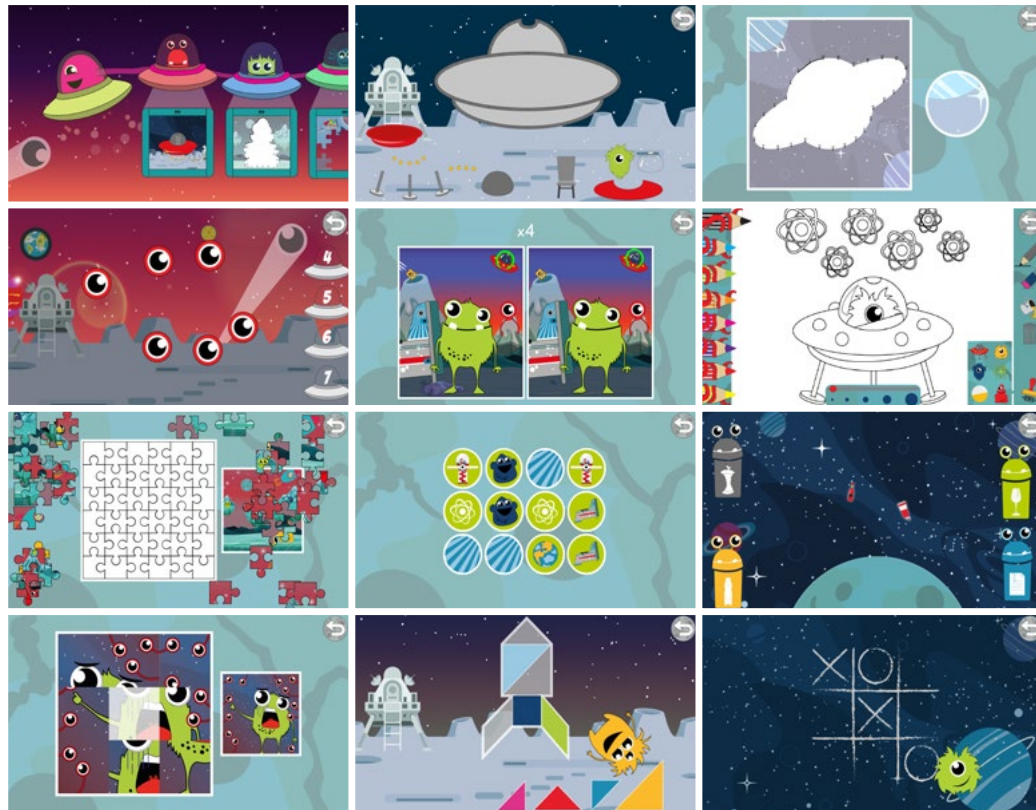

This software is aimed towards children between the ages of 4 and 8 years old.

超市系列游戏有11款游戏可选，用超市中常见的水果、蔬菜作为游戏元素，非常有趣的模拟体验，让孩子们边玩别学，了解日常生活用品。

Kids 1 - 2
Age 4 - 8+ years
Games 11

Suitable for the 10, 17, 21, 32, 43 and 65 inch.

Software Galaxy explorers

Software Game train

The Galaxy Explorers software is part of our IKC Monster collection. Its 9 interactive games take place within the fantasy monster universe!

Kids 1 - 2
Age 4 - 8+ years
Games 12

Children will learn to help the monsters to solve puzzles, keep the universe clean, and repair space vehicles.

Suitable for the 10, 17, 21, 32, 43 and 65 inch.

The games are aimed toward children from 4 to 8+ years old, and don't contain any violence or language, making it suitable for children of all backgrounds.

银河保险家主题游戏有9款游戏，以小怪兽为线索带领孩子们探索宇宙奥秘，适合4~8岁儿童使用，不含暴力元素，画面艳丽生动。

The Game Train travels all around the world, and rewards children at the end of each level, stimulating their self-confidence.

Kids 1 - 2
Age 4 - 8+ years
Games 12