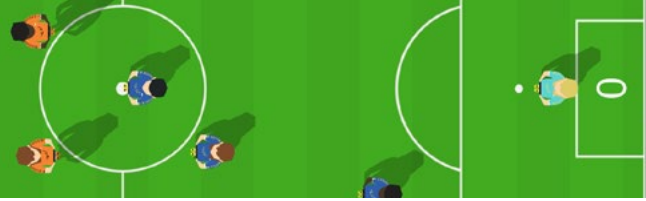

Software Touch table